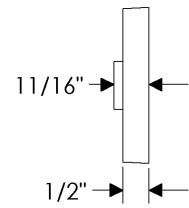

VERDURA HARDWARE SERIES

- All products cast of CuVerro® antimicrobial copper materials. Visit www.antimicrobialbronze.com for more info.
 - All finishes are priced the same.
 - Contact RMH for door prep specifications, and to verify compatibility of each escutcheon with pre-existing door conditions.
 - Combinations are shown with L10501 Lever. Price includes handle.
 - Specify metal, finish, lever, handing, backset, door thickness, and lock type.
 - More functions available. (Office, Storage, Classroom, etc.) Call for compatibility.
-

VERDURA SQUARE 3"

Verdura Square 3" Escutcheon

- A E10530 / E10530 Passage Spring Latch
E10530 / E10530 Passage Mortise Lock
E10530 Single Dummy
E10530 / E10530 Full Dummy

E10530