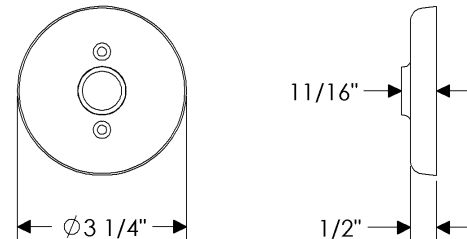

PURE HARDWARE SERIES

- All products cast of CuVerro® antimicrobial copper materials. Visit www.antimicrobialbronze.com for more info.
- All finishes are priced the same.
- Contact RMH for door prep specifications, and to verify compatibility of each escutcheon with pre-existing door conditions.
- Combinations are shown with L22045 Lever. Price includes handle.
- Specify metal, finish, handing, backset, door thickness, and lock type when ordering.
- More functions available. (Office, Storage, Classroom, etc.) Call for compatibility.
- Red/Green indicator supplied with Privacy Indicator.
- Call us directly to discuss your individual project details. 888-788-2013

ROUND 3 1/4"

Round 3 1/4" Escutcheon

1. **A** E22003 / E22003 Passage Spring Latch
   E22003 / E22003 Passage Mortise Lock
   E22003 Single Dummy
   E22003 / E22003 Full Dummy

1. **B** E22003 / E22003 / IP22014 Patio Dead Bolt/
   Spring Latch

1. **C** E22003 / E22003 / IP22014 Privacy Mortise Bolt/
   Spring Latch

1. **D** E22003 / E22003 / PI22000 Privacy Mortise Bolt/
   Spring Latch with Indicator

1. **E** E22003 / E22003 / DB22002 Entry Dead Bolt/
   Spring Latch

E22003

ROCKY MOUNTAIN®

H A R D W A R E

1020 Airport Way Hailey, Idaho 83333 USA

toll free 888.788.2013 • ph. 208.788.2013 • fax 208.788.2577

info@rockymountainhardware.com

www.rockymountainhardware.com

201203