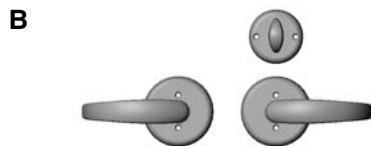

PURE HARDWARE SERIES

- All products cast of CuVerro® antimicrobial copper materials. Visit www.antimicrobialbronze.com for more info.
- All finishes are priced the same.
- Contact RMH for door prep specifications, and to verify compatibility of each escutcheon with pre-existing door conditions.
- Combinations are shown with L22045 Lever. Price includes handle.
- Specify metal, finish, handing, backset, door thickness, and lock type when ordering.
- More functions available. (Office, Storage, Classroom, etc.) Call for compatibility.
- Red/Green indicator supplied with Privacy Indicator.
- Call us directly to discuss your individual project details. 888-788-2013

ROUND 3 1/4"

Round 3 1/4" Escutcheon

- A** E22003 / E22003 Passage Spring Latch
E22003 / E22003 Passage Mortise Lock
E22003 Single Dummy
E22003 / E22003 Full Dummy

- B** E22003 / E22003 / IP22014 Patio Dead Bolt/
Spring Latch