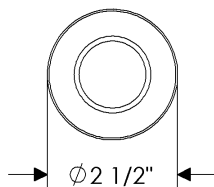

ROUND 2 1/2"

Round 2 1/2" Escutcheon

A IP22014 Patio Dead Bolt

B IP22014 Privacy Mortise Bolt
IP22014 Privacy Dead Lock

C PI22000 Privacy Mortise Bolt with Indicator
PI22000 Privacy Dead Lock with Indicator

D DB22002 Entry Dead Bolt
DB22002 Entry Dead Lock

DB22002

IP22014

PI22002

PI22001