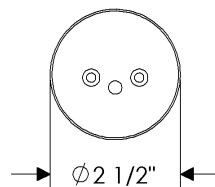

PURE HARDWARE SERIES

- All products cast of CuVerro® antimicrobial copper materials. Visit www.antimicrobialbronze.com for more info.
- All finishes are priced the same.
- Contact RMH for door prep specifications, and to verify compatibility of each escutcheon with pre-existing door conditions.
- Specify metal, finish, backset, door thickness, and lock type when ordering.
- Red/Green indicator supplied with Privacy Indicator.
- Call us directly to discuss your individual project details. 888-788-2013

ROUND 2 1/2"

Round 2 1/2" Escutcheon

A IP22014 Patio Dead Bolt

B IP22014 Privacy Mortise Bolt
IP22014 Privacy Dead Lock

C PI22000 Privacy Mortise Bolt with Indicator
PI22000 Privacy Dead Lock with Indicator

D DB22002 Entry Dead Bolt
DB22002 Entry Dead Lock

IP22014