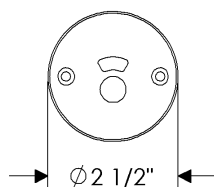

PURE HARDWARE SERIES

- All products cast of CuVerro® antimicrobial copper materials. Visit www.antimicrobialbronze.com for more info.
- All finishes are priced the same.
- Contact RMH for door prep specifications, and to verify compatibility of each escutcheon with pre-existing door conditions.
- Specify metal, finish, backset, door thickness, and lock type when ordering.
- Red/Green indicator supplied with Privacy Indicator.
- Call us directly to discuss your individual project details. 888-788-2013

ROUND 2 1/2"

Round 2 1/2" Escutcheon

A IP22014 Patio Dead Bolt

B IP22014 Privacy Mortise Bolt
IP22014 Privacy Dead Lock

C PI22000 Privacy Mortise Bolt with Indicator
PI22000 Privacy Dead Lock with Indicator

D DB22002 Entry Dead Bolt
DB22002 Entry Dead Lock

PI22002