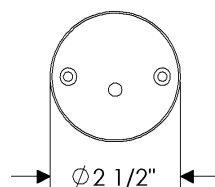

ROUND 2 1/2"

Round 2 1/2" Escutcheon

A IP22014 Patio Dead Bolt

B IP22014 Privacy Mortise Bolt
IP22014 Privacy Dead Lock

C PI22000 Privacy Mortise Bolt with Indicator
PI22000 Privacy Dead Lock with Indicator

D DB22002 Entry Dead Bolt
DB22002 Entry Dead Lock

DB22002

IP22014

PI22002

PI22001